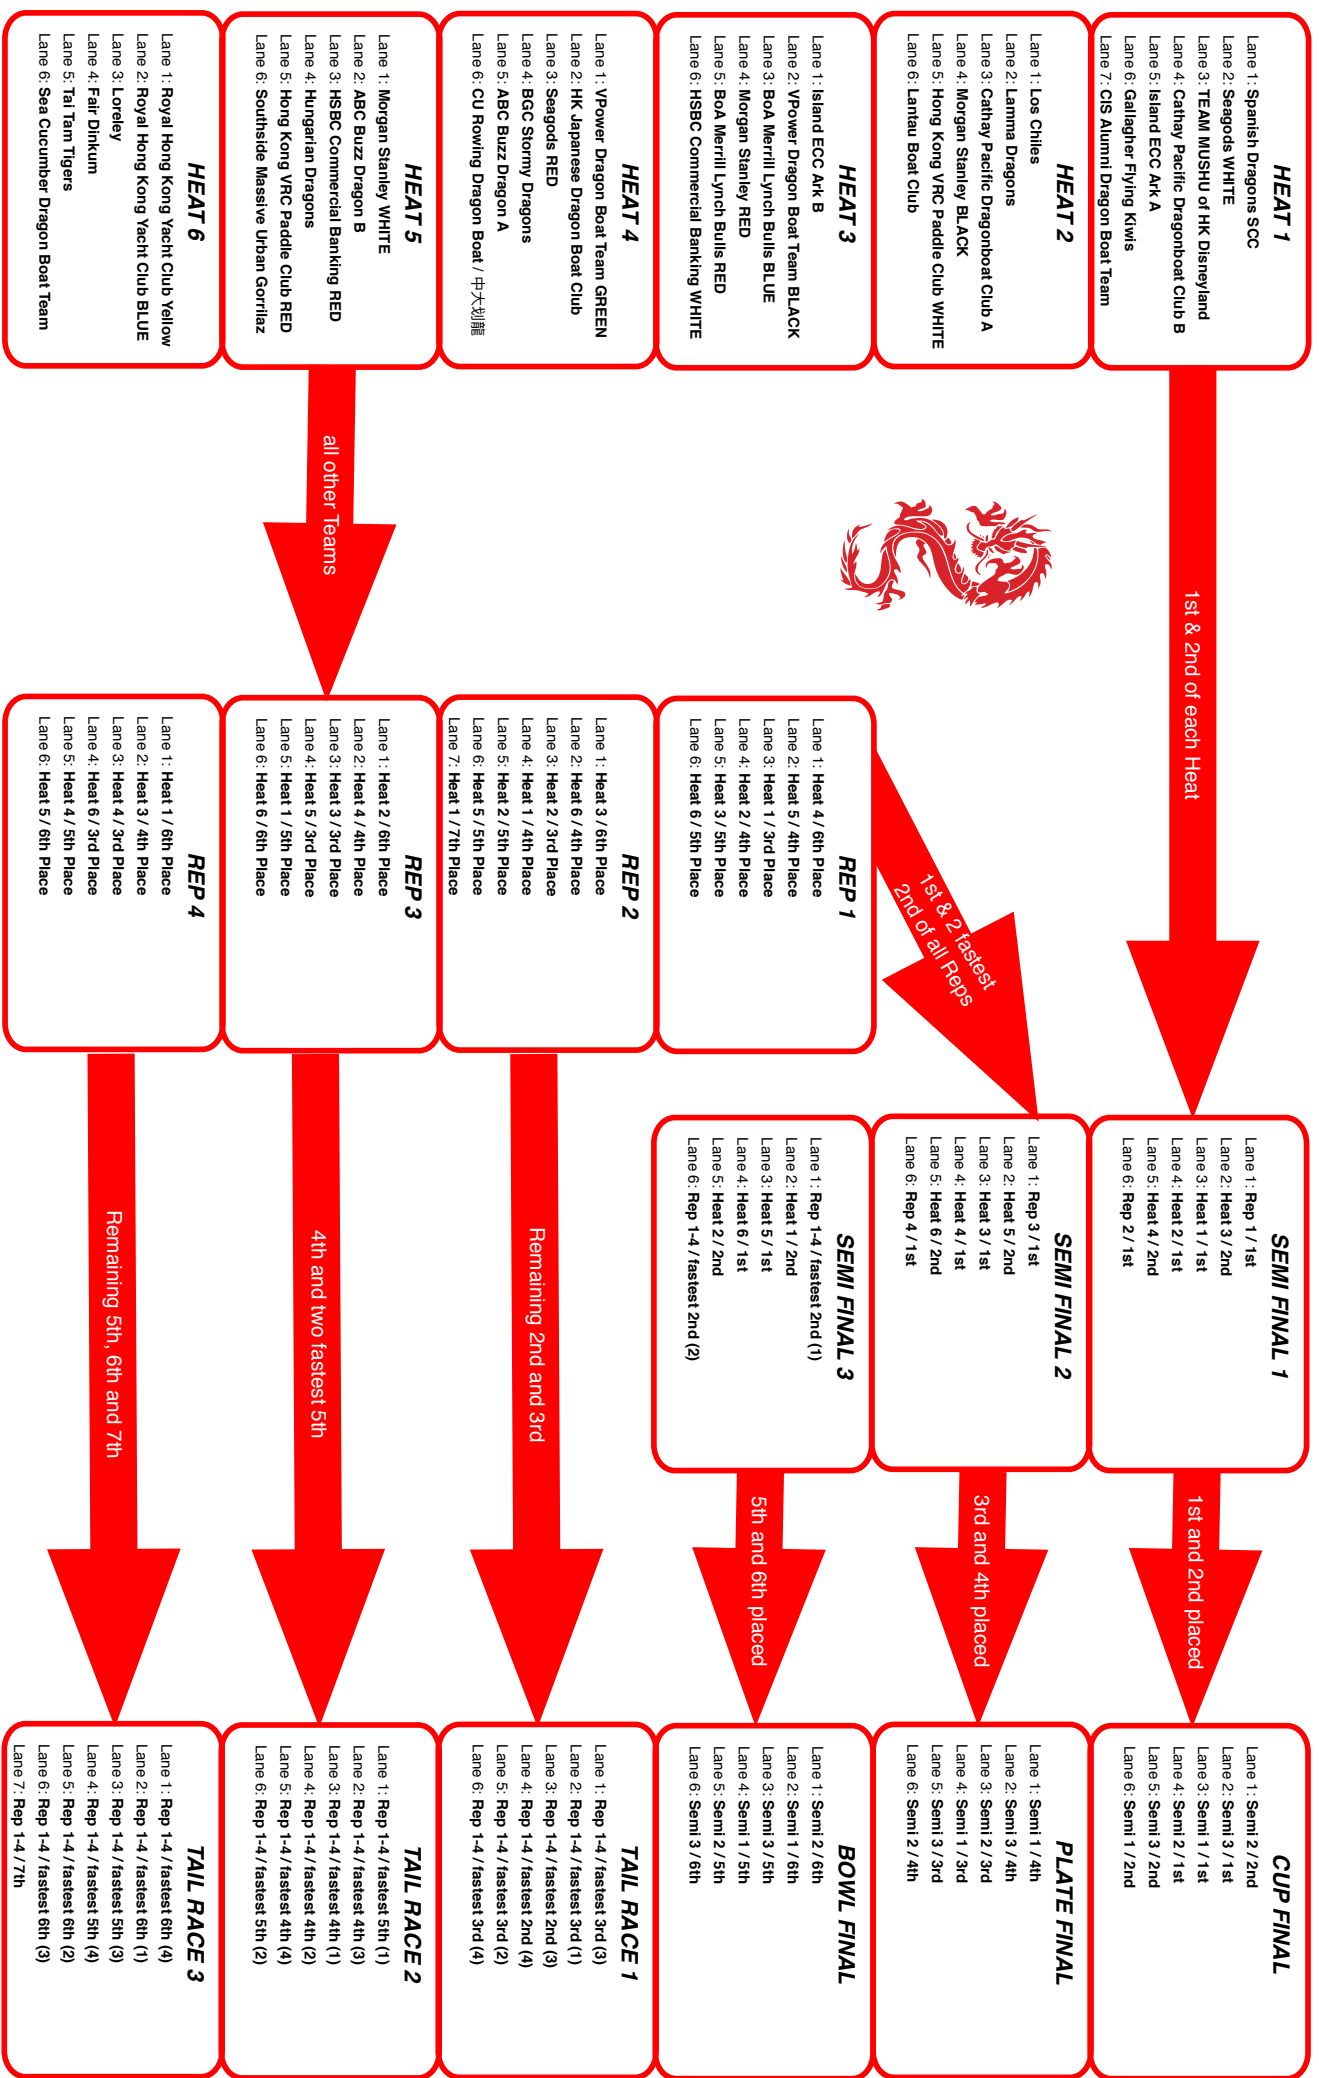

13th DEEP WATER BAY DRAGON BOAT REGATTA 2016 - MIXED EVENT

IMPORTANT:
Lane positions are subject to final decision by the Umpires. Team Captains are advised to get the latest updates from the Scoreboard.