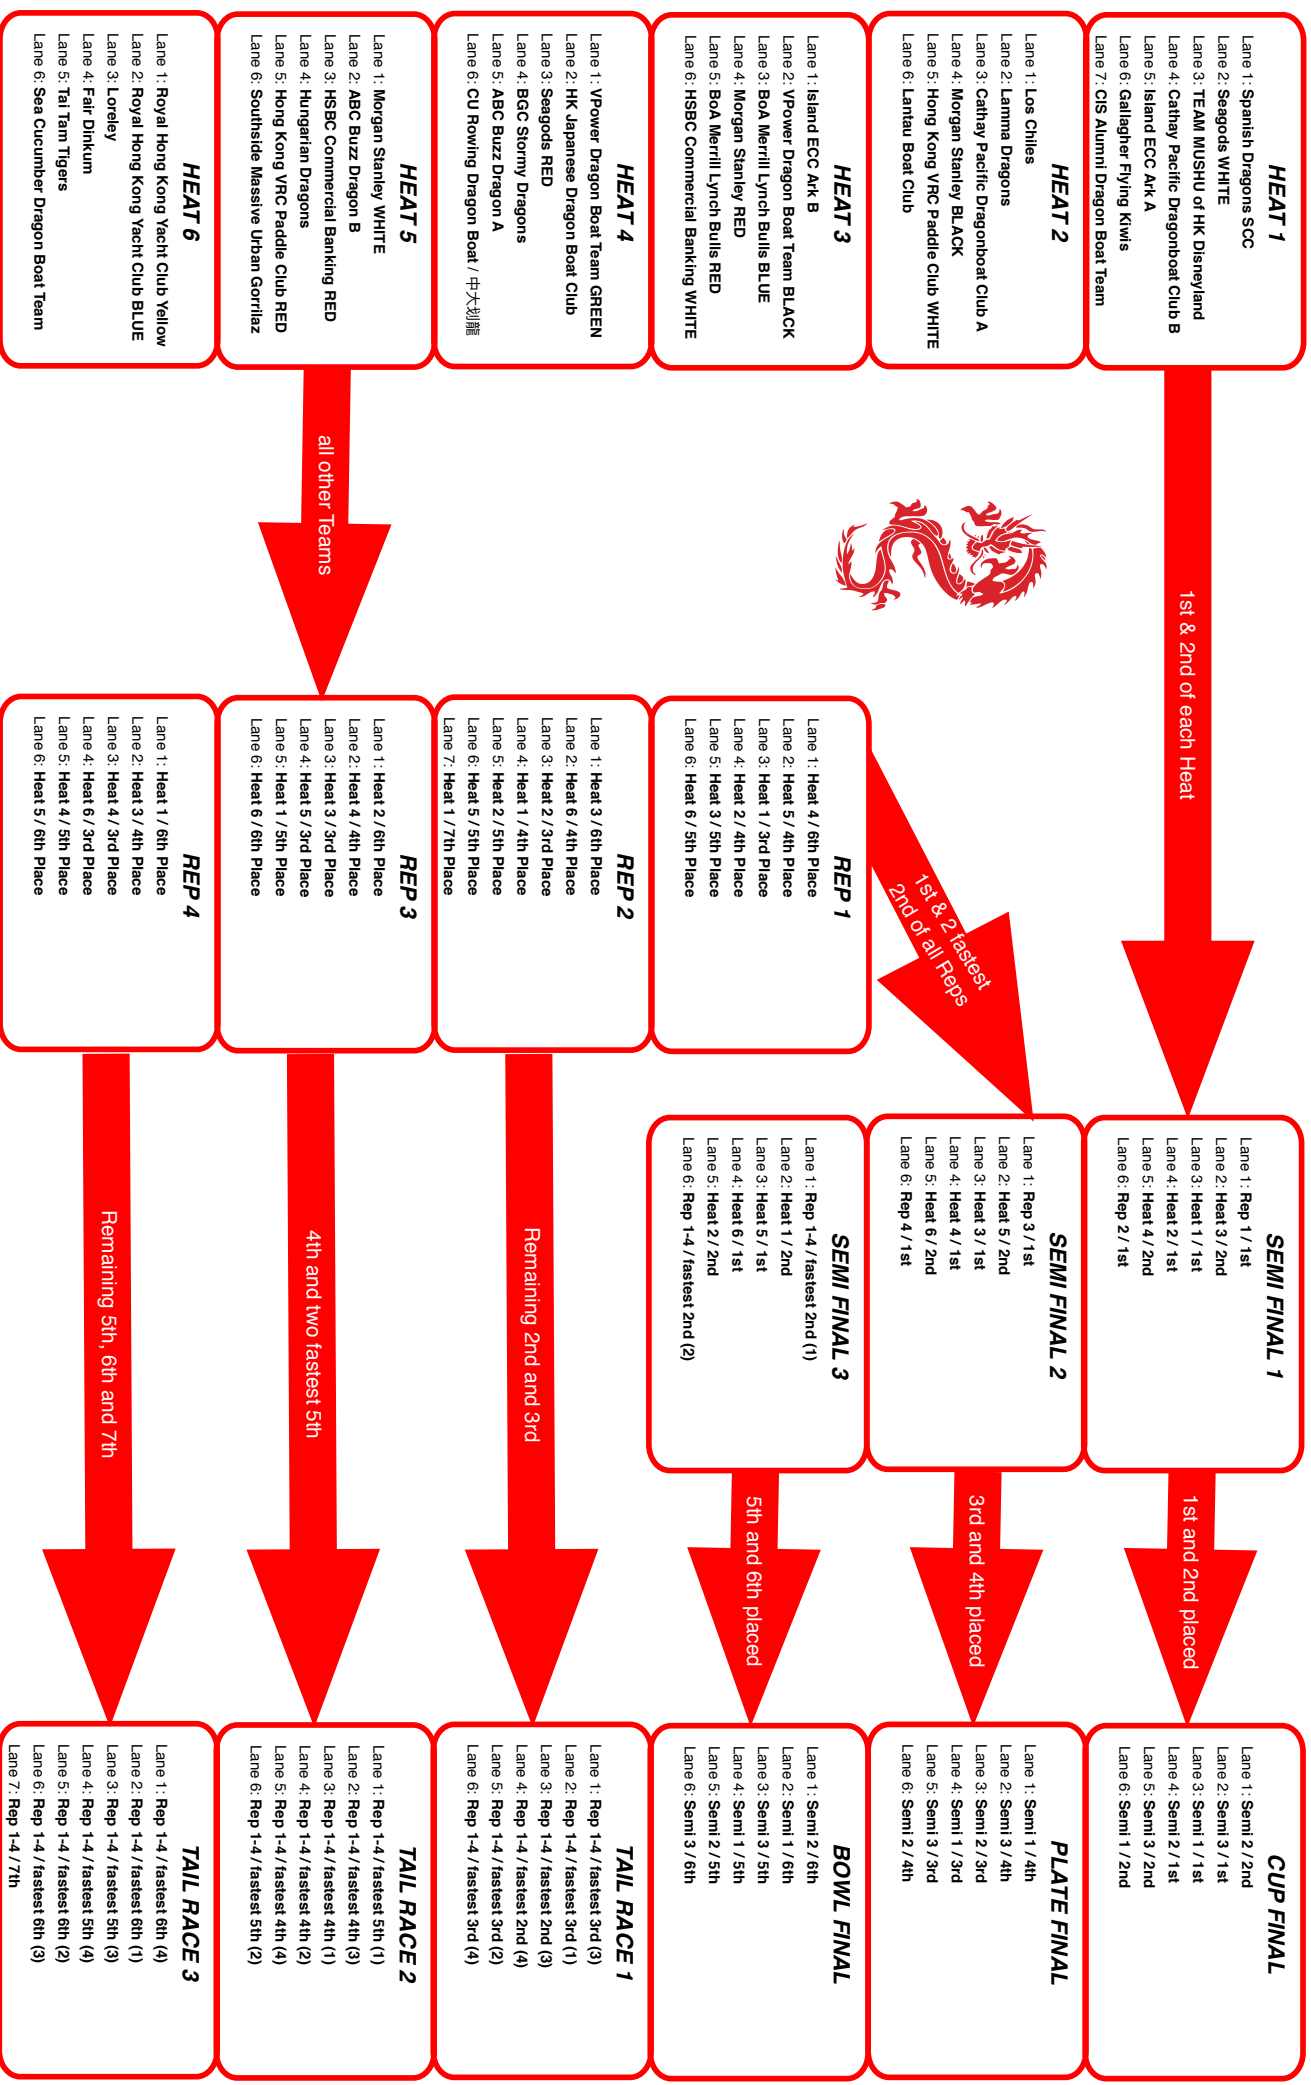

13th DEEP WATER BAY DRAGON BOAT REGATTA 2016 - MIXED EVENT

IMPORTANT:
Lane positions are subject to final decision by the Umpires. Team Captains are advised to get the latest updates from the Scoreboard.

13TH DEEP WATER BAY DRAGON BOAT REGATTA 2016 - WOMEN EVENT

IMPORTANT:

Points will be awarded for race placement in Heats 1 and 2 as follows:

1st place = 8 points, 2nd place = 6 points, 3rd place = 5 points, 4th place = 4 points, 5th place = 3 points and 6th place = 2 points

If teams are tied on points - The accumulated Time from Heat 1 and Heat 2 will determine the Crews' ranking.

Lane positions are subject to final decision by the Umpires. Team Captains are advised to get the latest updates from the Scoreboard.

13TH DEEP WATER BAY DRAGON BOAT REGATTA 2016 - OPEN EVENT

IMPORTANT:

Points will be awarded for race placement in Heats 1 and 2 as follows:
1st place = 8 points, 2nd place = 6 points, 3rd place = 5 points, 4th place = 4 points, 5th place = 3 points