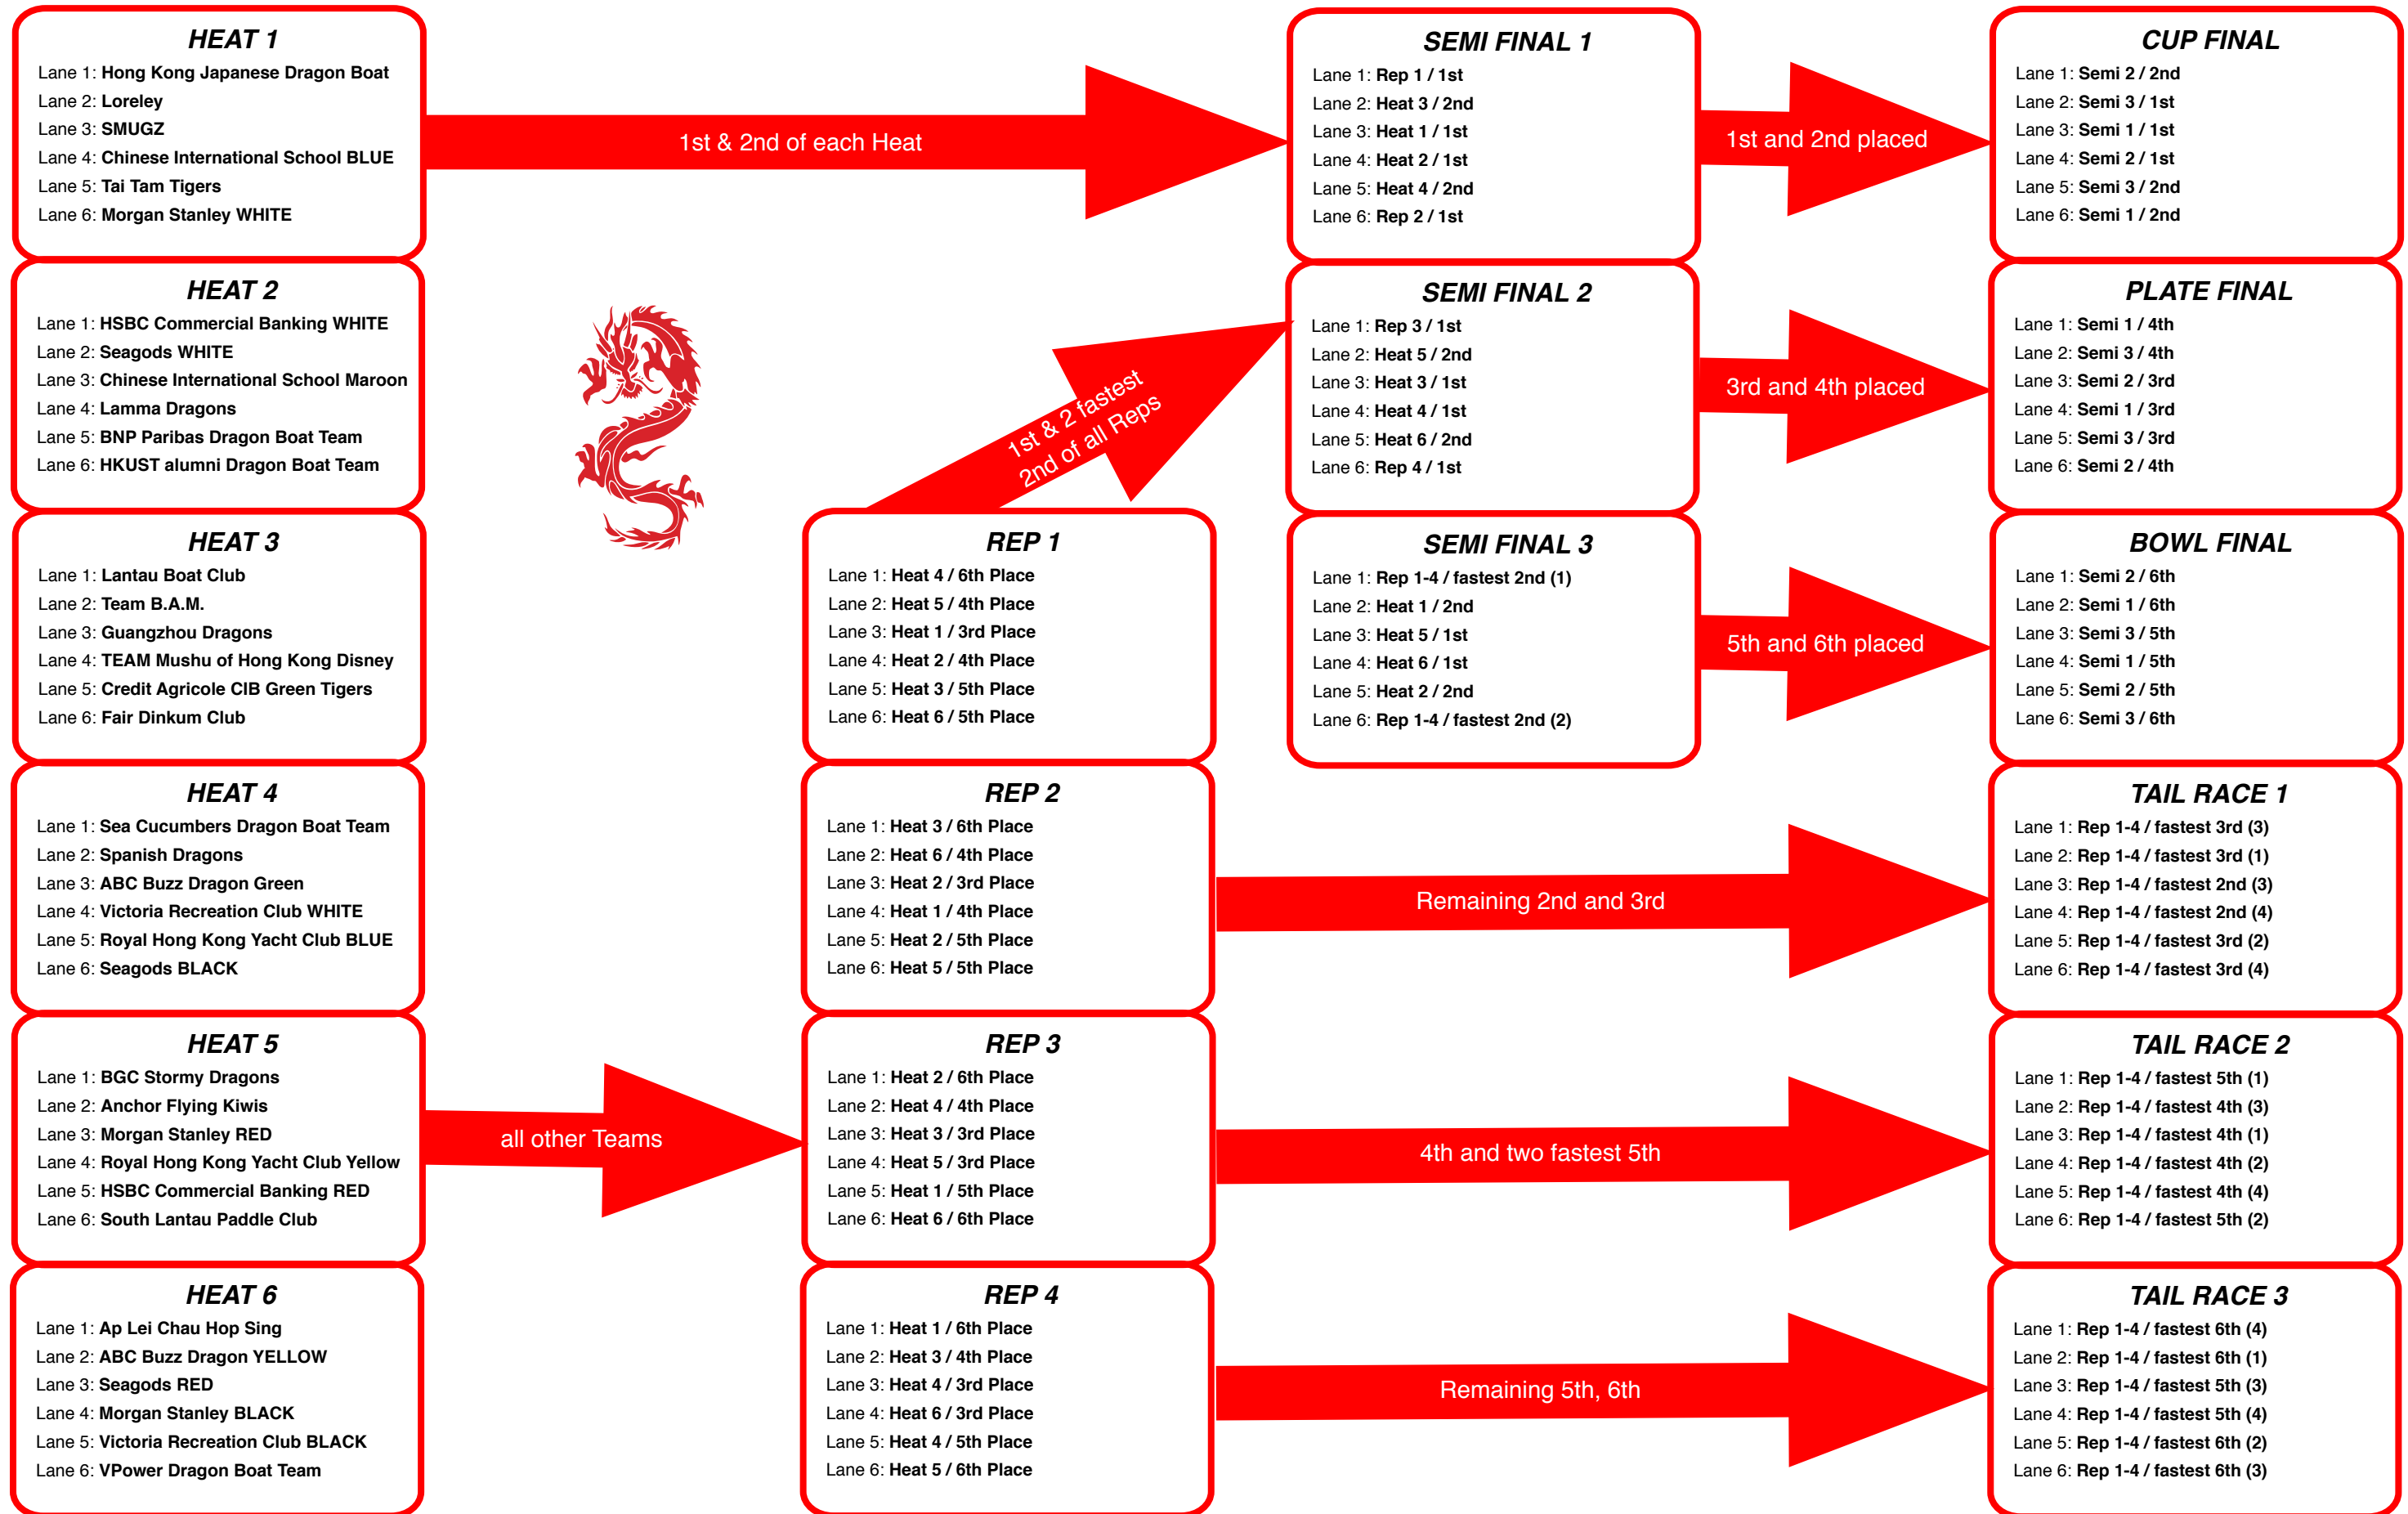

# 18th DEEP WATER BAY Dragon Boat Regatta 2013 - Mixed Event

**IMPORTANT:**  
Lane positions are subject to final decision by the Umpires. Team Captains are advised to get the latest updates from the Scoreboard.  
The 6 Teams who have posted the fastest times out of all races during the whole day qualify for the DEEP WATER BAY CUP.