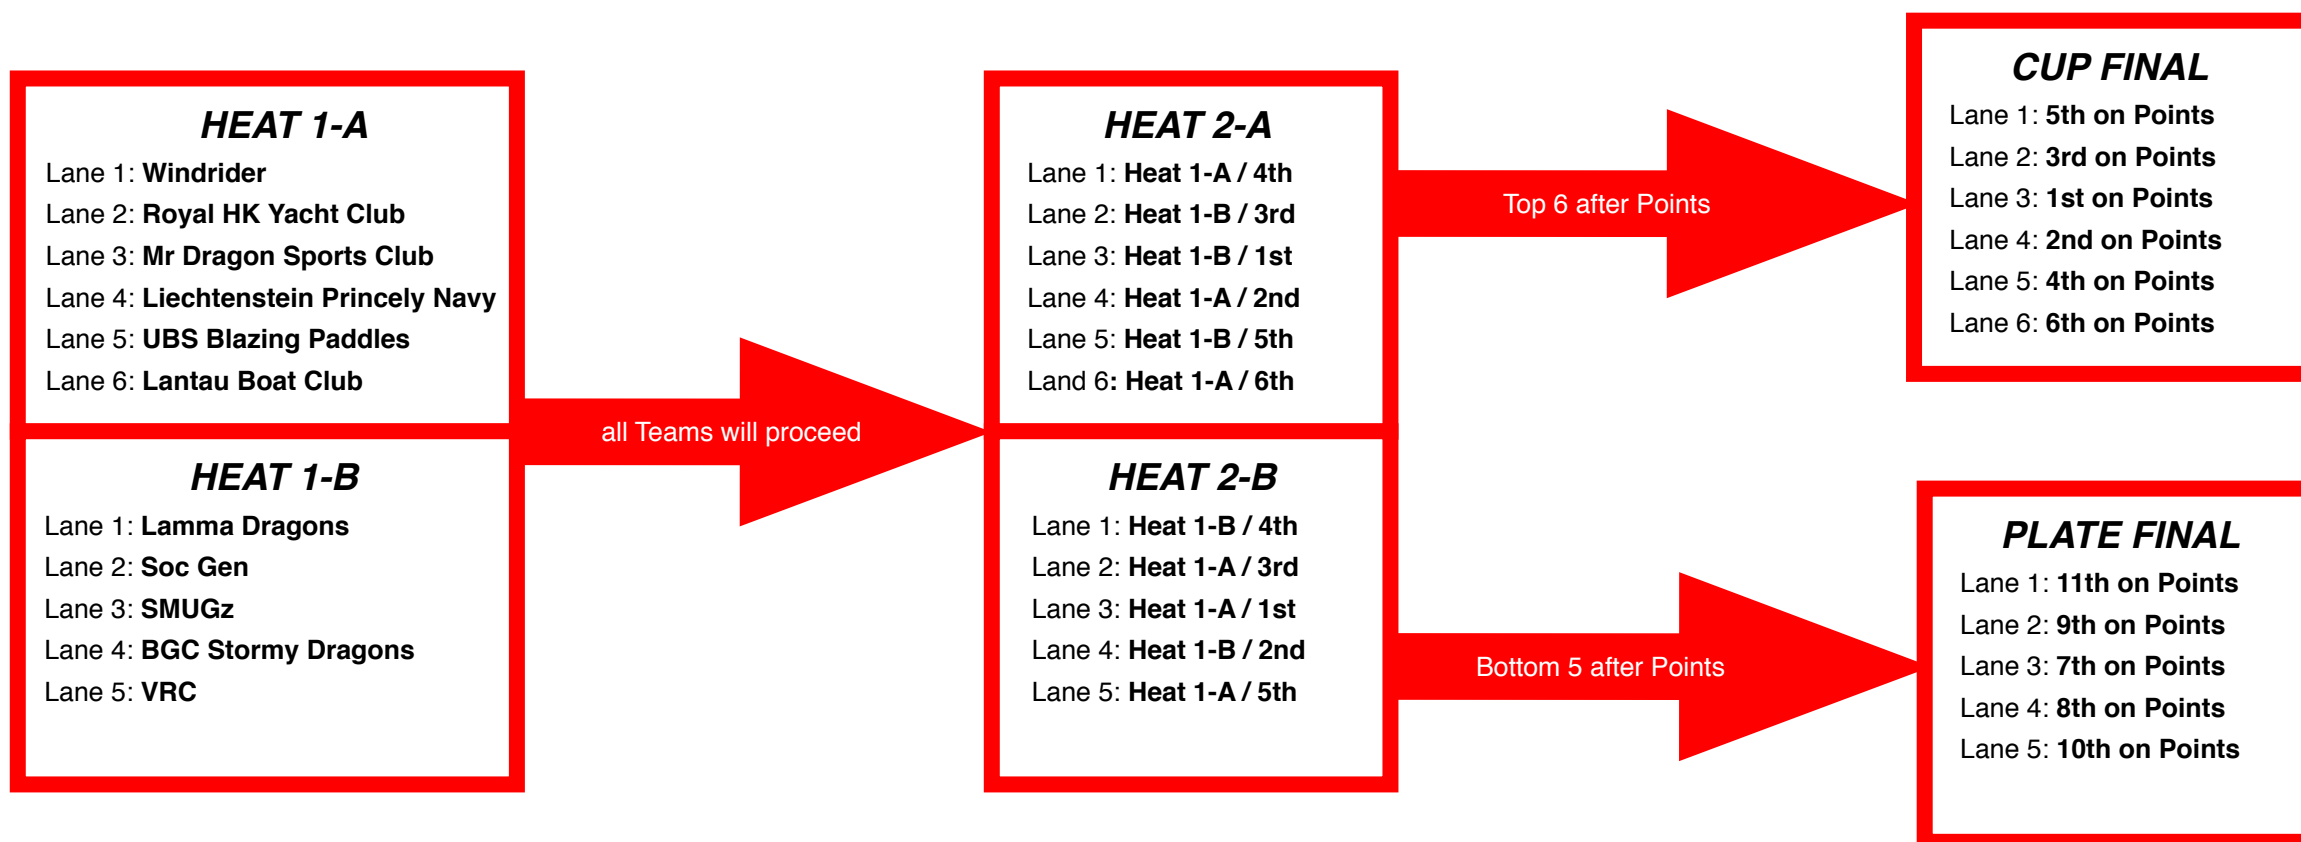

16th DEEP WATER BAY DRAGON BOAT RACES 2015 - OPEN EVENT

IMPORTANT:

Points will be awarded for race placement in Heats 1 and 2 as follows:

1st place = 6 points, 2nd place = 5 points, 3rd place = 4 points, 4th place = 3 points, 5th place = 2 points and 6th place = 1 point

If teams are tied on points - The accumulated Time from Heat 1 and Heat 2 will determine the Crews' ranking.

Lane positions are subject to final decision by the Umpires. Team Captains are advised to get the latest updates from the Scoreboard.