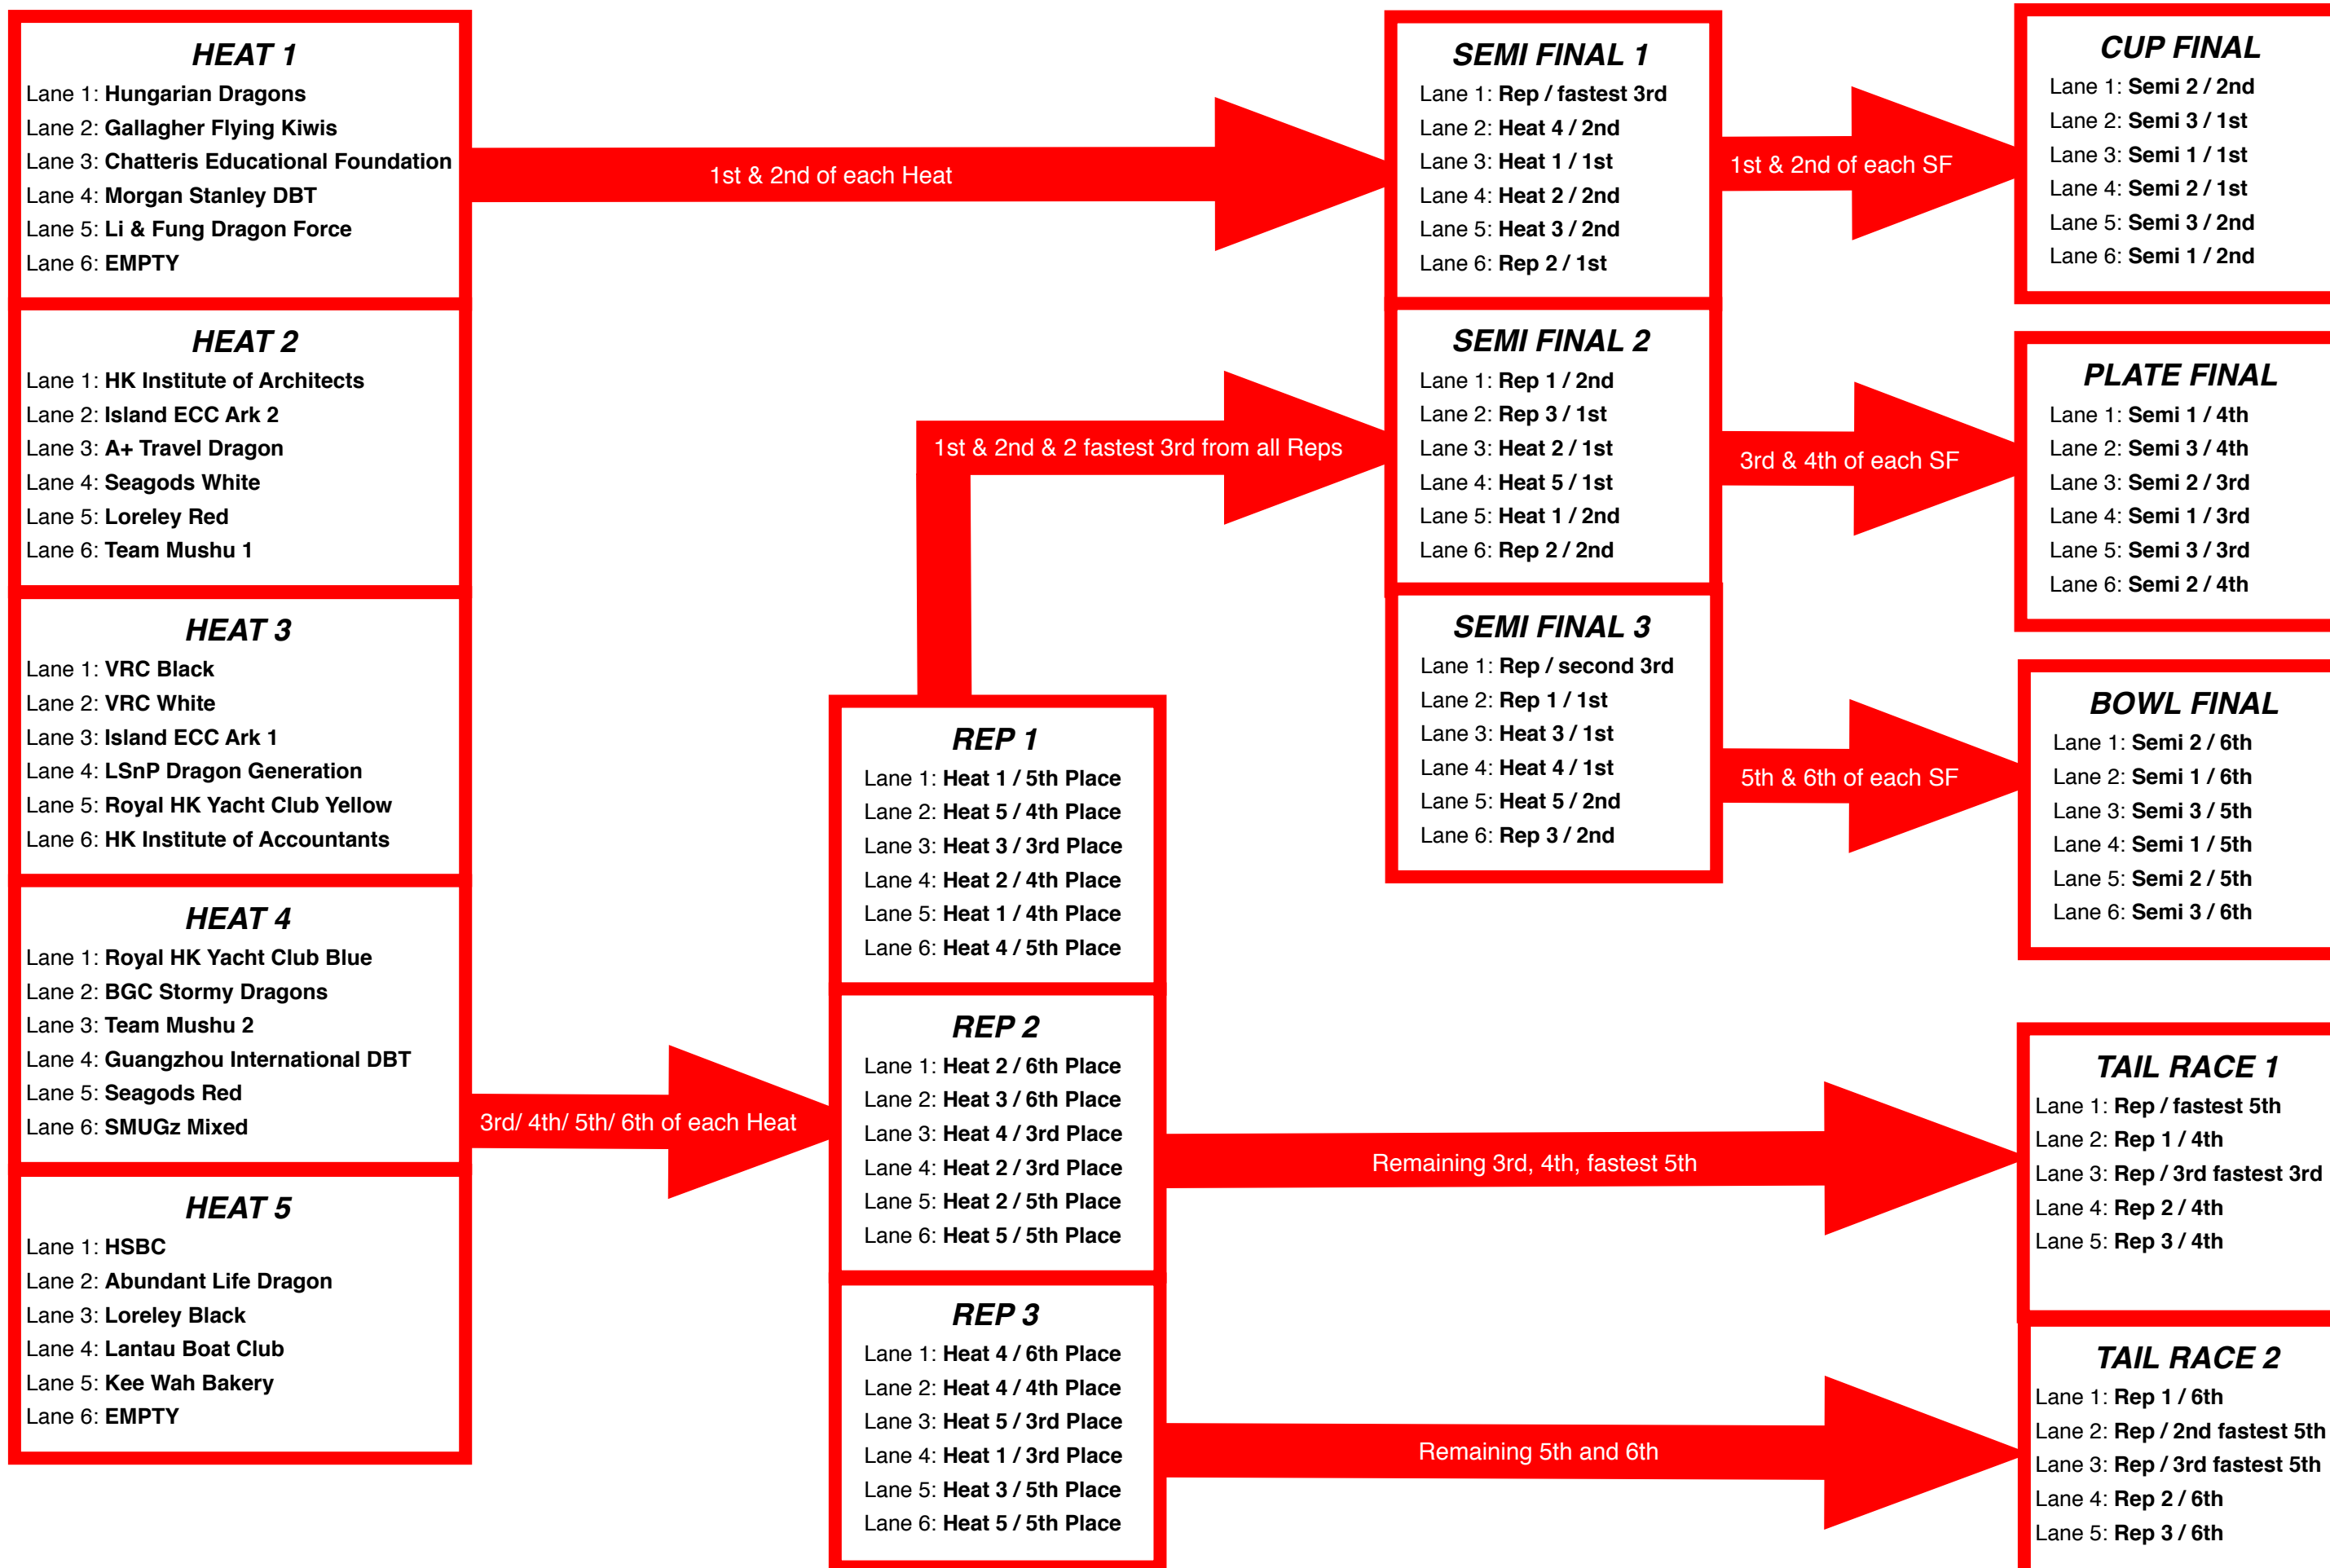

16th DEEP WATER BAY DRAGON BOAT RACES 2015 - Mixed Event

IMPORTANT: Lane positions are subject to final decision by the Umpires. Team Captains are advised to get the latest updates from the Scoreboard

HEAT 1
 Lane 1: Hungarian Dragons
 Lane 2: Gallagher Flying Kiwis
 Lane 3: Chatteris Educational Foundation
 Lane 4: Morgan Stanley DBT
 Lane 5: Li & Fung Dragon Force
 Lane 6: EMPTY

CUP FINAL
 Lane 1: Semi 2 / 2nd
 Lane 2: Semi 3 / 1st
 Lane 3: Semi 1 / 1st
 Lane 4: Semi 2 / 1st
 Lane 5: Semi 3 / 2nd
 Lane 6: Semi 1 / 2nd

PLATE FINAL
 Lane 1: Semi 1 / 4th
 Lane 2: Semi 3 / 4th
 Lane 3: Semi 2 / 3rd
 Lane 4: Semi 1 / 3rd
 Lane 5: Semi 3 / 3rd
 Lane 6: Semi 2 / 4th

BOWL FINAL
 Lane 1: Semi 2 / 6th
 Lane 2: Semi 1 / 6th
 Lane 3: Semi 3 / 5th
 Lane 4: Semi 1 / 5th
 Lane 5: Semi 2 / 5th
 Lane 6: Semi 3 / 6th

TAIL RACE 1
 Lane 1: Rep / fastest 5th
 Lane 2: Rep 1 / 4th
 Lane 3: Rep / 3rd fastest 3rd
 Lane 4: Rep 2 / 4th
 Lane 5: Rep 3 / 4th

TAIL RACE 2
 Lane 1: Rep 1 / 6th
 Lane 2: Rep / 2nd fastest 5th
 Lane 3: Rep / 3rd fastest 5th
 Lane 4: Rep 2 / 6th
 Lane 5: Rep 3 / 6th